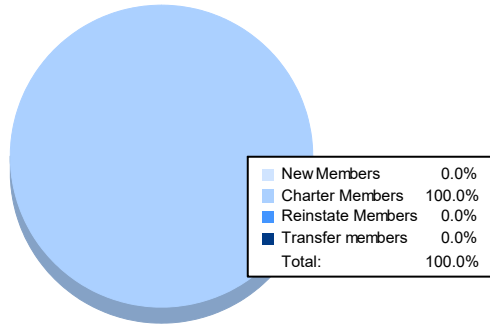

Year	New Clubs	Dropped Clubs	Gain/ Loss Clubs	New Members	Charter Members	Reinstate Members	Transfer Members	Total Member Added	Total Members Dropped	Gain/ Loss Members
2016-2017	2	0	2	24	40	0	0	64	17	47
2017-2018	1	0	1	48	24	0	0	72	23	49
2018-2019	4	0	4	45	91	1	0	137	42	95
2019-2020	2	0	2	1	42	0	0	43	4	39
2020-2021	2	0	2	0	41	0	0	41	22	19
Average	2	0	2	24	48	0	0	71	22	50

Membership Composition June 2021 Cumulative

Gender Composition June 2021 Cumulative