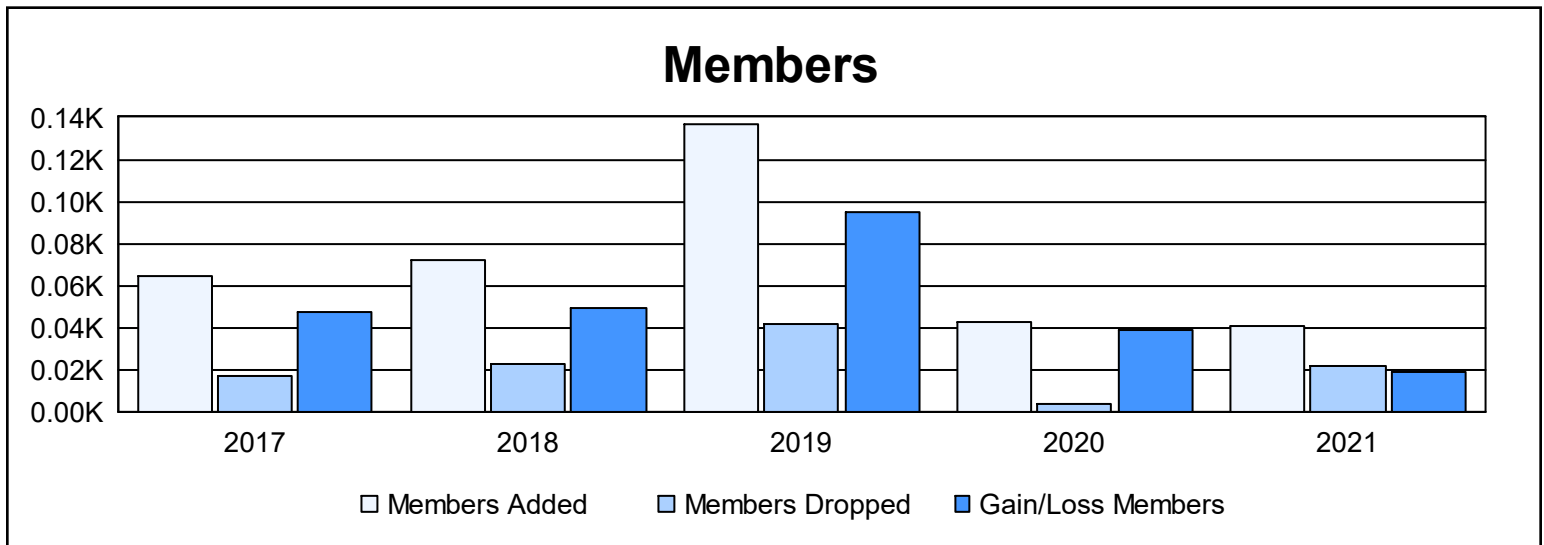

Year	New Clubs	Dropped Clubs	Gain/ Loss Clubs	New Members	Charter Members	Reinstate Members	Transfer Members	Total Member Added	Total Members Dropped	Gain/ Loss Members
2016-2017	2	0	2	24	40	0	0	64	17	47
2017-2018	1	0	1	48	24	0	0	72	23	49
2018-2019	4	0	4	45	91	1	0	137	42	95
2019-2020	2	0	2	1	42	0	0	43	4	39
2020-2021	2	0	2	0	41	0	0	41	22	19
Average	2	0	2	24	48	0	0	71	22	50

Membership Composition June 2021 Cumulative

Gender Composition June 2021 Cumulative