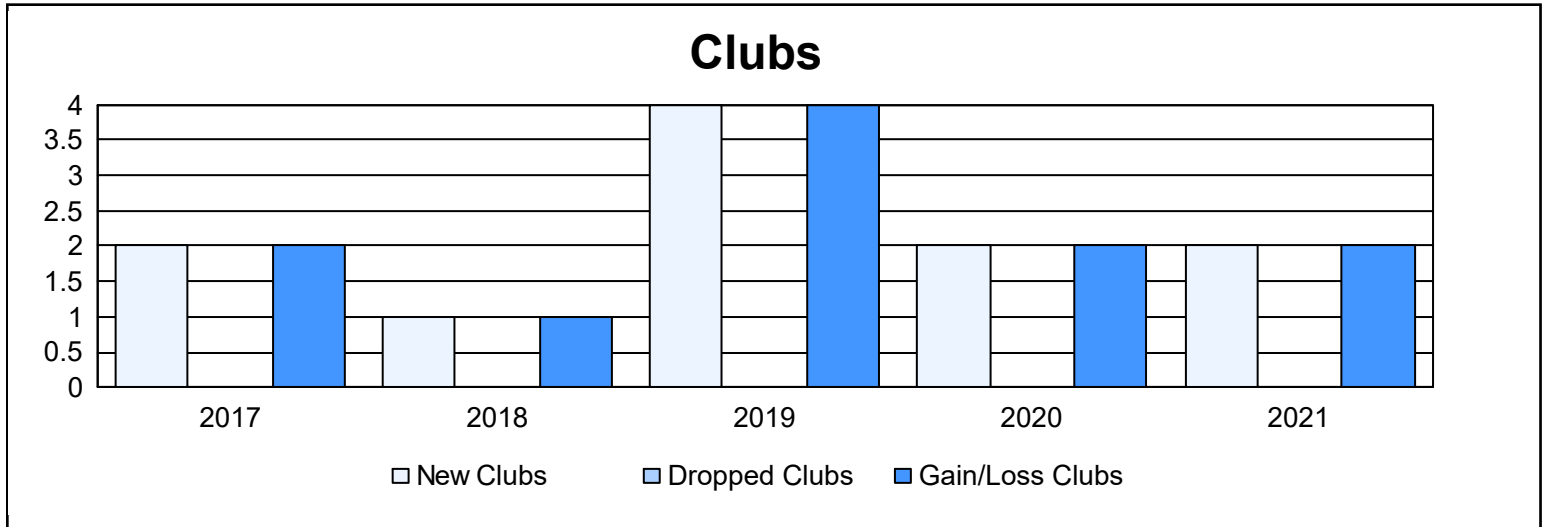

Year	New Clubs	Dropped Clubs	Gain/ Loss Clubs	New Members	Charter Members	Reinstate Members	Transfer Members	Total Member Added	Total Members Dropped	Gain/ Loss Members
2016-2017	2	0	2	24	40	0	0	64	17	47
2017-2018	1	0	1	48	24	0	0	72	23	49
2018-2019	4	0	4	45	91	1	0	137	42	95
2019-2020	2	0	2	1	42	0	0	43	4	39
2020-2021	2	0	2	0	41	0	0	41	22	19
Average	2	0	2	24	48	0	0	71	22	50

Membership Composition June 2021 Cumulative

Gender Composition June 2021 Cumulative